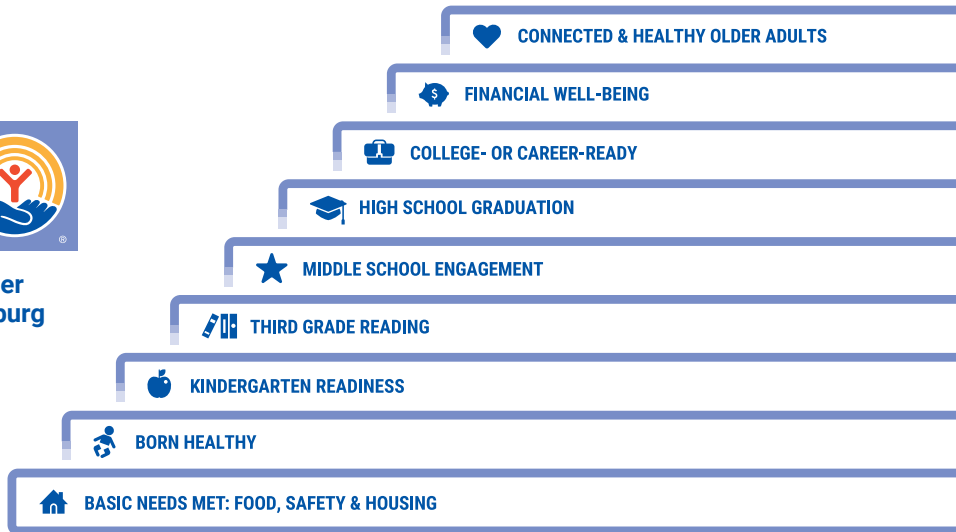

United Way of Greater Richmond & Petersburg